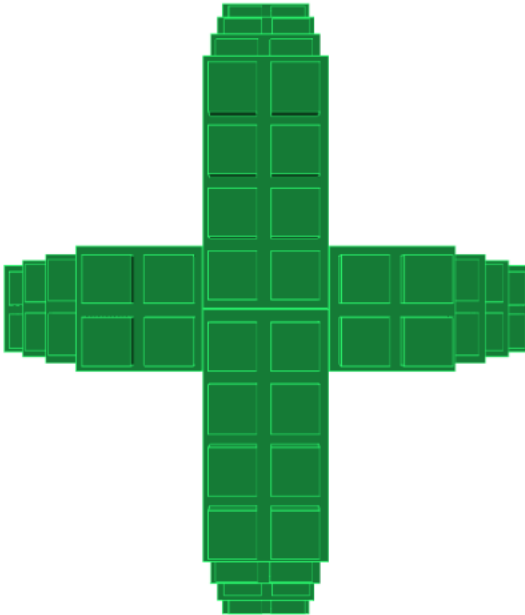

Model: Medium Christmas Tree

Designer: EverBlock Systems

FULL BLOCKS

Brown

4

Green

22

Total

Step #1

Full Block x 4 | Brown

Step #2

Full Block x 4 | Green
Half Block x 2 | Green

Step #2

Full Block x 4 | Green
Half Block x 2 | Green

Step #3

Full Block x 5 | Green
Half Block x 2 | Green

Step #3

Full Block x 5 | Green
Half Block x 2 | Green

Step #6

Full Block x 2 | Green
Half Block x 2 | Green

Step #6

Full Block x 2 | Green
Half Block x 2 | Green

Step #7

Full Block x 1 | Green
Half Block x 2 | Green