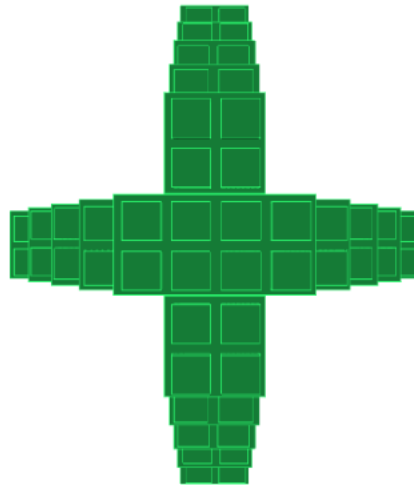

Model: Medium Christmas Tree

Designer: EverBlock Systems

FULL BLOCKS

Brown

4

Green

22

Total

Step #1

Full Block x 4 | Brown

Step #2

Full Block x 4 | Green
Half Block x 2 | Green

Step #2

Full Block x 4 | Green
Half Block x 2 | Green

Step #3

Full Block x 5 | Green
Half Block x 2 | Green

Step #3

Full Block x 5 | Green
Half Block x 2 | Green

Step #6

Full Block x 2 | Green
Half Block x 2 | Green

Step #6

Full Block x 2 | Green
Half Block x 2 | Green

Step #7

Full Block x 1 | Green
Half Block x 2 | Green

Step #7

Full Block x 1 | Green
Half Block x 2 | Green