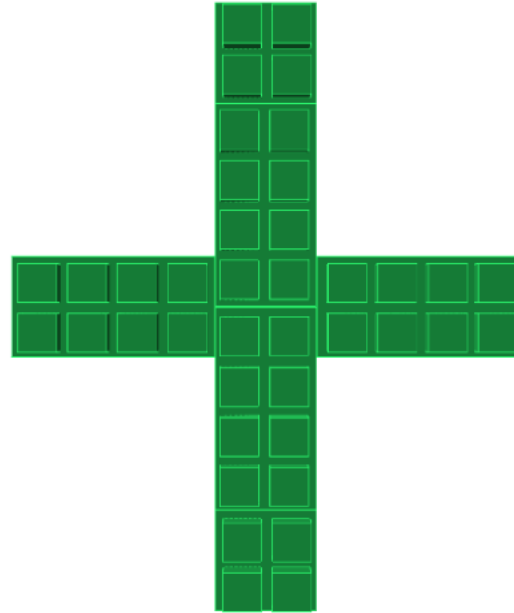

Model: Medium Christmas Tree

Designer: EverBlock Systems

FULL BLOCKS

Brown

4

Green

22

Total

26

HALF BLOCKS

Green

8

Red

1

Total

9

Step #1

Full Block x 4 | Brown

Step #2

Full Block x 4 | Green
Half Block x 2 | Green

Step #2

Full Block x 4 | Green
Half Block x 2 | Green

Step #3

Full Block x 5 | Green
Half Block x 2 | Green