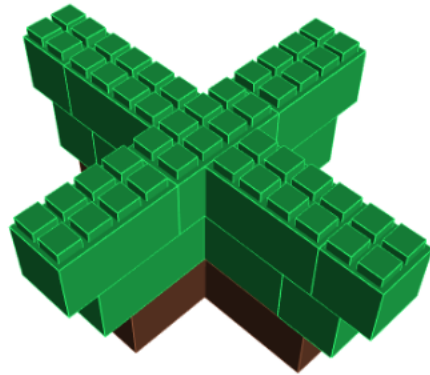

Model: Medium Christmas Tree

Designer: EverBlock Systems

FULL BLOCKS

Brown

4

Green

22

Total

Step #1

Full Block x 4 | Brown

Step #2

Full Block x 4 | Green
Half Block x 2 | Green

Step #2

Full Block x 4 | Green
Half Block x 2 | Green

Step #3

Full Block x 5 | Green
Half Block x 2 | Green

Step #3

Full Block x 5 | Green
Half Block x 2 | Green

Step #6

Full Block x 2 | Green
Half Block x 2 | Green

Step #6

Full Block x 2 | Green
Half Block x 2 | Green

Step #7

Full Block x 1 | Green
Half Block x 2 | Green